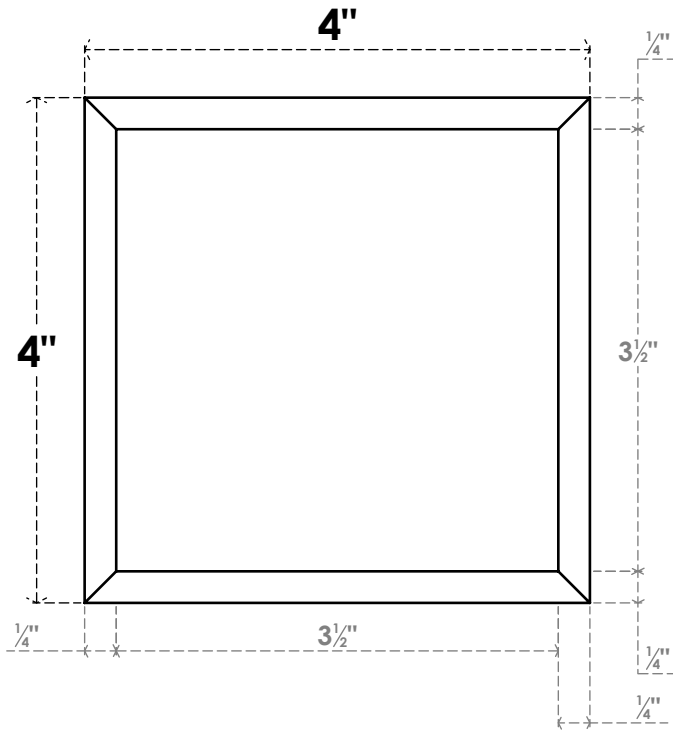

ROSP040X040X050SDG01

4"W X 4"H X 1/2"P STANDARD SEDGWICK ROSETTE WITH BEVELED EDGE,
ARCHITECTURAL GRADE PVC

FRONT

SIDE

EKENA MILLWORK
2300 WEST MAIN ST.
CLARKSVILLE, TX 75426
TOLL FREE: 866-607-0453
WWW.EKENAMILLWORK.COM