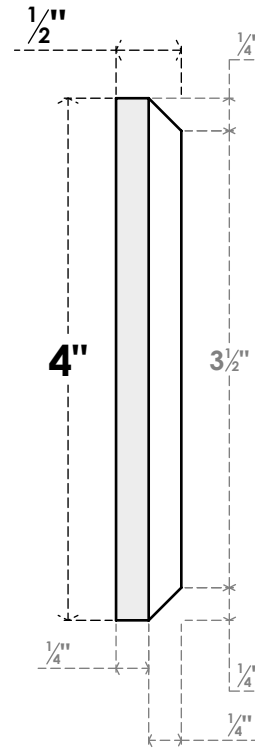

ROSP040X040X050SDG01

4"W X 4"H X 1/2"P STANDARD SEDGWICK ROSETTE WITH BEVELED EDGE,
ARCHITECTURAL GRADE PVC

FRONT

SIDE

EKENA MILLWORK
2300 WEST MAIN ST.
CLARKSVILLE, TX 75426
TOLL FREE: 866-607-0453
WWW.EKENAMILLWORK.COM

NOTES

1. INSTALLATION TO BE COMPLETED IN ACCORDANCE WITH MANUFACTURER'S SPECIFICATIONS.
2. DRAWING MAY NOT BE TO SCALE
3. THIS DRAWING IS INTENDED FOR DESIGN AND PLANNING PURPOSES ONLY.
4. ALL INFORMATION CONTAINED HEREIN WAS CURRENT AT THE TIME OF DEVELOPMENT BUT MUST BE REVIEWED AND APPROVED BY THE PRODUCT MANUFACTURER TO BE CONSIDERED ACCURATE.
5. ARCHITECTURAL GRADE PVC PRODUCTS ARE MADE FROM EXPANDED CELLULAR PVC AND COME NATURALLY WHITE BUT MAY BE PAINTED